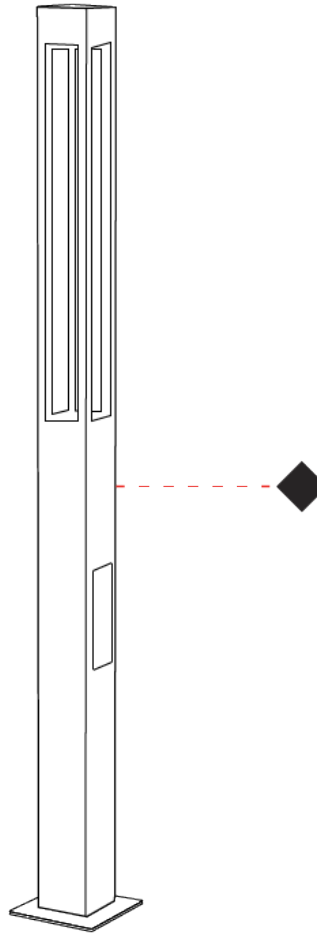

T4 POST

E9B181-

PROJECT

TYPE

SPECIFIER

QUANTITY

DATE

E