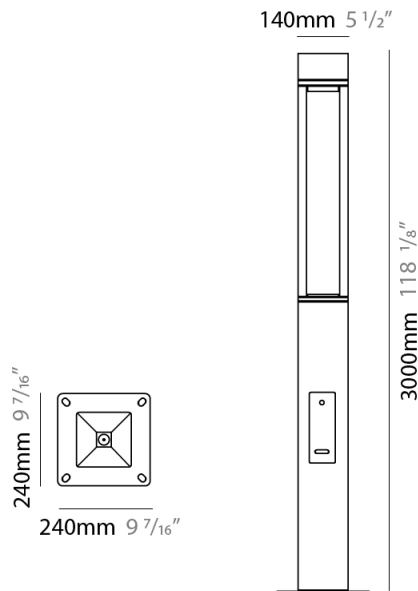

1. To build a product code in our configurator select the specify button on the base model # product page
2. To build a manual product code on this datasheet choose from the options listed below in blue font and add the suffix to the base model #

GENERAL

Series: T4
Brand: Platek
Division: Exterior
Mounting Type: Post
Mounting Location: Above Ground
Subcategory: Pedestrian

PHYSICAL

Shape: Rectangle
Length (mm): 240
Length (in): 9 7/16
Width (mm): 140
Width (in): 5 1/2
Height (mm): 3000
Height (in): 118 1/8
Light Distribution: Direct
Screws: A4 stainless steel
Diffuser: 4mm extra-clear flat tempered glass
Fixture Finish: [BLK](#) / [WHI](#) / [GRY](#) / [COR](#) / [ANT](#) / [BRZ](#)
Fixture Material: Extruded Aluminum

ELECTRICAL

Lamp Type: LED
Input Wattage (W): 39
Total Output Wattage (W): 36
Dimming: Non-Dimming / Phase Dimming (120vac Only)
Driver Included: Yes
Driver Location: Integrated
Driver Type: Constant Current - Universal
Driver Class: Class 2
Input Voltage (V): 120 - 277
Constant Current (MA): 1050
Upon Request: (Not included - see components [IP65 or higher enclosure to be supplied by others]): Remote: 0-10Vdc dimming

LED

Color Temperature (°K): [3000](#) / [4000](#)
Max. Delivered Lumen (lm): 3820 / 3970
Nominal Lumen (lm): 4900 / 5145
CRI: >80 CRI
Lamp Life (hrs): 60000

OPTICAL

RATINGS AND CERTIFICATIONS

Certified By: Certified for North American Standards
IP rating: IP65
IK Rating: IK10
Bug Rating: B2 U0 G1