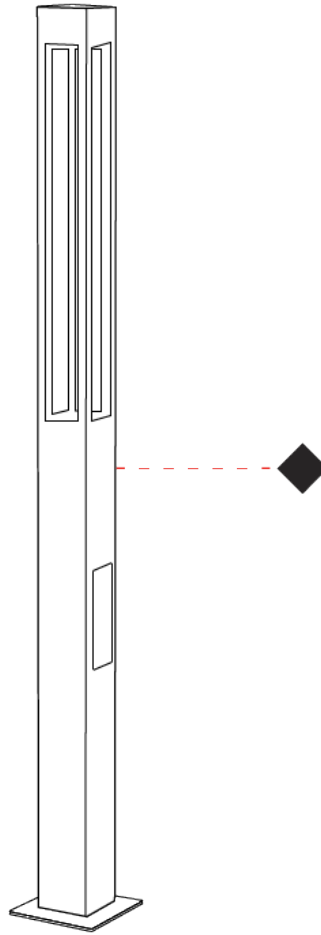

T4 POST

E9B180-

PROJECT

TYPE

SPECIFIER

QUANTITY

DATE

E